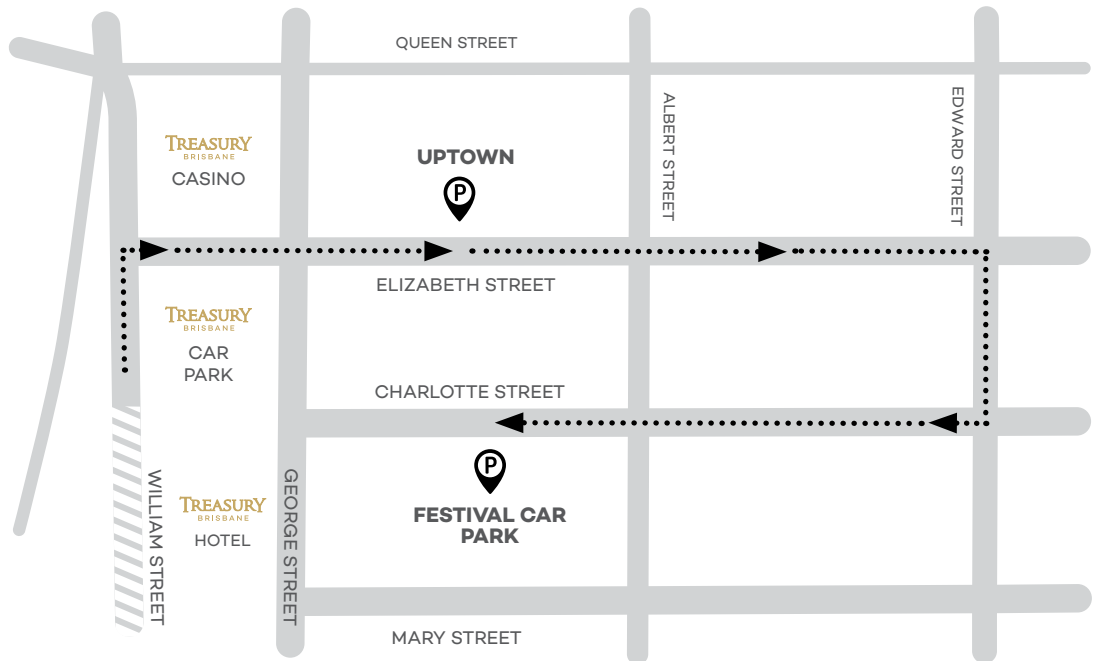

3. Function guests will receive \$10 parking at one of our alternate nearby parking locations when they validate their ticket at our Hotel Reception.

Entry to the Treasury car park is via George Street. For Valet parking, please arrive at our William Street entrance.

-  Valet parking
-  General parking

*All offers are subject to car parking spaces being available and access being granted.

TREASURY BRISBANE PARKING GUIDE

ALTERNATE NEARBY PARKING OPTIONS

Guests are invited to use one of our two additional car parking options nearby, Festival Car Park, Charlotte Street and Uptown Car Park, Elizabeth Street.