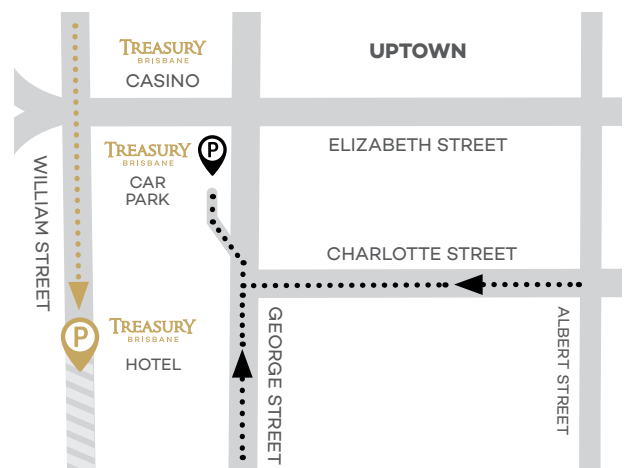

TREASURY BRISBANE PARKING GUIDE

Parking has never been easier with three convenient parking options. Guests can now enjoy complimentary or discounted parking rates at Treasury Brisbane Car Park, Uptown Car Park and Festival Car Park*.

3. Function guests will receive \$10 parking at one of our alternate nearby parking locations when they validate their ticket at our Hotel Reception.

Entry to the Treasury car park is via George Street. For Valet parking, please arrive at our William Street entrance.

-  Valet parking
-  General parking

*All offers are subject to car parking spaces being available and access being granted.

TREASURY BRISBANE PARKING GUIDE

ALTERNATE NEARBY PARKING OPTIONS

Guests are invited to use one of our two additional car parking options nearby, Festival Car Park, Charlotte Street and Uptown Car Park, Elizabeth Street.